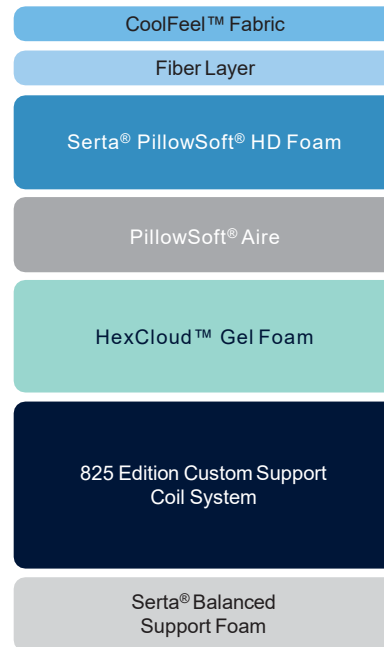

**Cozy
Escape™**

perfectsleeper®

World's Most Comfortable Mattress.

**Firm
Profile: 12"**

**Plush
Profile: 13"**

**Plush Pillow Top
Profile: 15"**

*Declared brand purchased, TraQline US, Jan-Dec 2019 **Average of new Perfect Sleeper versus average of previous Perfect Sleeper.