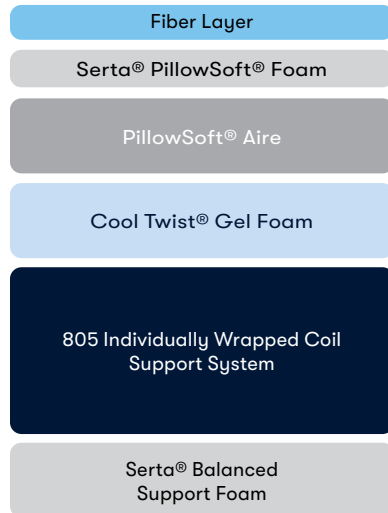

805 Individually Wrapped Coil System

In addition to providing contouring, cradling support, this system of up to 805 individually wrapped coils features **Serta's BestEdge® Foam Encasement technology** – an extra-deep foam rail to help reduce edge roll-off and extend the sleep surface.

ADDITIONAL KEY FEATURES

Serta® PillowSoft® Foam

This extra-soft foam gently contours the body to provide enhanced cushioning comfort.

Serta® Balanced Support Foam

Think of this as the wingman of the foam world. Balanced Support Foam is used to strike the ideal balance of cushioning and support, no matter how firm or plush you prefer your mattress.

Serene Sky™

Always Comfortable.

Serene Sky™
Plush
Profile: 11"

Serene Sky™
Firm
Profile: 12"

Serene Sky™
Plush Pillow Top
Profile: 12"

EZ TOTE MATTRESS- IN-A-BOX

Always Comfortable.

Serta® Gel Memory Foam

This unique gel memory foam contours to the body for cradling comfort and allows airflow to keep you cool and comfortable throughout the night.

Serta® Foam Support Core

Our new and improved Serta Foam Core provides durable support for any sleep position. With consistent support from edge to edge, you'll be comfortably supported all night long.