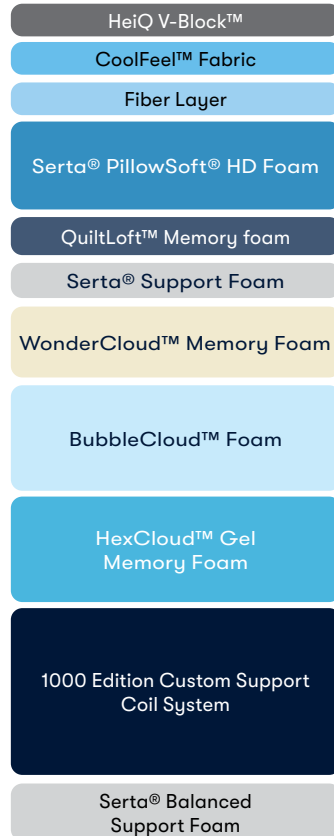

Serta® PillowSoft® HD Foam

QuiltLoft™ Memory Foam

Serta® PillowSoft® Foam

CushionGel™ Foam

HexCloud™ Gel Memory Foam

WonderCloud™ Memory Foam

1000 Edition Custom Support Coil System

Serta® Balanced Support Foam

*Average of new Perfect Sleeper versus average of previous Perfect Sleeper.

**Luminous
Sleep™**

perfectsleeper®

World's Most Comfortable Mattress.

All-new Perfect Sleeper
provides more than
**40% BETTER
PRESSURE RELIEF***

**Medium
Profile: 15"**

**Plush
Profile: 15"**

**Medium Pillow Top
Profile: 17.5"**

**Plush Pillow Top
Profile: 17.5"**

*Average of new Perfect Sleeper versus average of previous Perfect Sleeper.

**MATTRESS-
IN-A-BOX**

perfectsleeper®

World's Most Comfortable Mattress.

(Available in select models)

An exclusive, anti-microbial technology found on the surface of the mattress kills 99.9% of bacteria on contact, keeping your mattress fresh and clean.