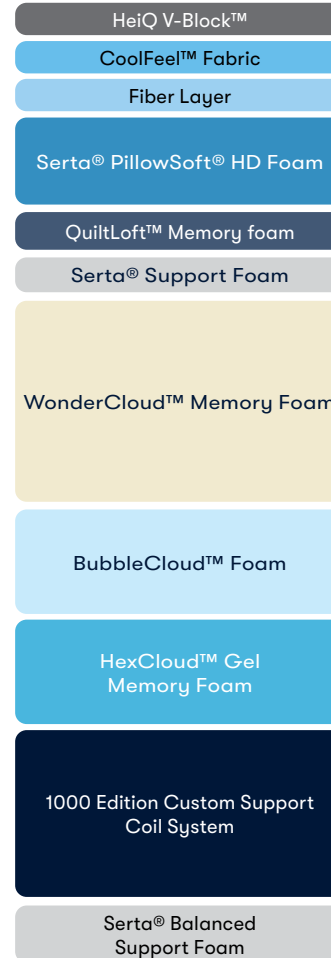

Serta® PillowSoft® HD Foam

QuiltLoft™ Memory Foam

Serta® PillowSoft® Foam

CushionGel™ Foam

HexCloud™ Gel Memory Foam

WonderCloud™ Memory Foam

1000 Edition Custom Support Coil System

Serta® Balanced Support Foam

*Average of new Perfect Sleeper versus average of previous Perfect Sleeper.

**Luminous
Sleep™**

perfectsleeper®

World's Most Comfortable Mattress.

All-new Perfect Sleeper
provides more than
**40% BETTER
PRESSURE RELIEF***

**Medium
Profile: 15"**

**Plush
Profile: 15"**

**Medium Pillow Top
Profile: 17.5"**

**Plush Pillow Top
Profile: 17.5"**

*Average of new Perfect Sleeper versus average of previous Perfect Sleeper.

**MATTRESS-
IN-A-BOX**

perfectsleeper®

World's Most Comfortable Mattress.

(Available in select models)

An exclusive, anti-microbial technology found on the surface of the mattress kills 99.9% of bacteria on contact, keeping your mattress fresh and clean.