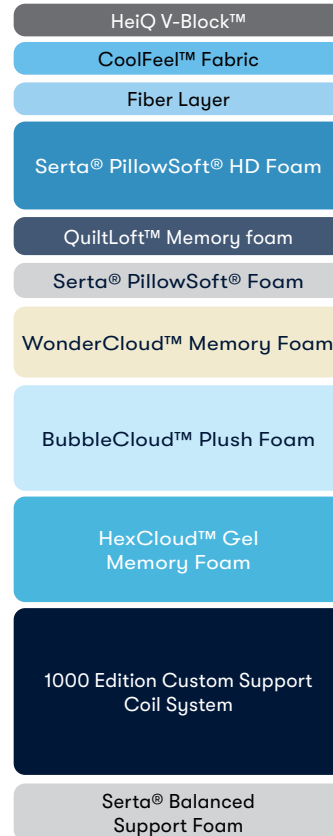

Serta® PillowSoft® HD Foam

QuiltLoft™ Memory Foam

Serta® PillowSoft® Foam

CushionGel™ Foam

HexCloud™ Gel Memory Foam

WonderCloud™ Memory Foam

1000 Edition Custom Support Coil System

Serta® Balanced Support Foam

*Average of new Perfect Sleeper versus average of previous Perfect Sleeper.

**Luminous
Sleep™**

perfectsleeper®

World's Most Comfortable Mattress.

All-new Perfect Sleeper
provides more than
**40% BETTER
PRESSURE RELIEF***

**Medium
Profile: 15"**

**Plush
Profile: 15"**

**Medium Pillow Top
Profile: 17.5"**

**Plush Pillow Top
Profile: 17.5"**

*Average of new Perfect Sleeper versus average of previous Perfect Sleeper.

**MATTRESS-
IN-A-BOX**

perfectsleeper®

World's Most Comfortable Mattress.

(Available in select models)

An exclusive, anti-microbial technology found on the surface of the mattress kills 99.9% of bacteria on contact, keeping your mattress fresh and clean.