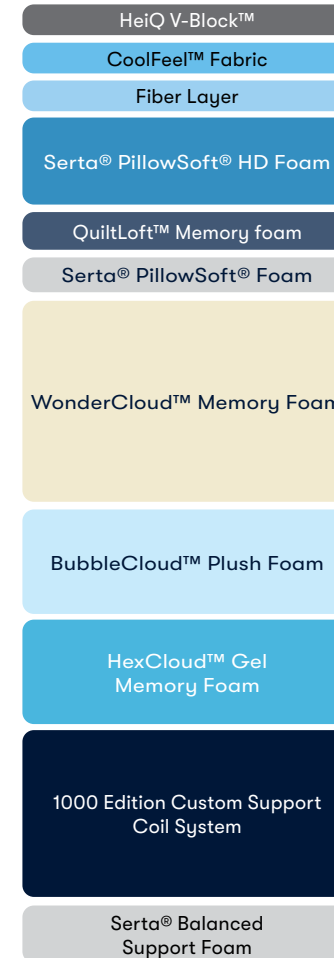

*Average of new Perfect Sleeper versus average of previous Perfect Sleeper.

**Luminous
Sleep™**

perfectsleeper®

World's Most Comfortable Mattress.

All-new Perfect Sleeper
provides more than
**40% BETTER
PRESSURE RELIEF***

**Medium
Profile: 15"**

**Plush
Profile: 15"**

**Medium Pillow Top
Profile: 17.5"**

**Plush Pillow Top
Profile: 17.5"**

*Average of new Perfect Sleeper versus average of previous Perfect Sleeper.

**MATTRESS-
IN-A-BOX**

perfectsleeper®

World's Most Comfortable Mattress.

(Available in select models)

An exclusive, anti-microbial technology found on the surface of the mattress kills 99.9% of bacteria on contact, keeping your mattress fresh and clean.

HexCloud™ Gel Memory Foam

(Available in select models)

Serta's exclusive gel memory foam boasts unique geometric cut outs to deliver cool, contouring pressure relief for oh-so-relaxing sleep.

ADDITIONAL KEY FEATURES